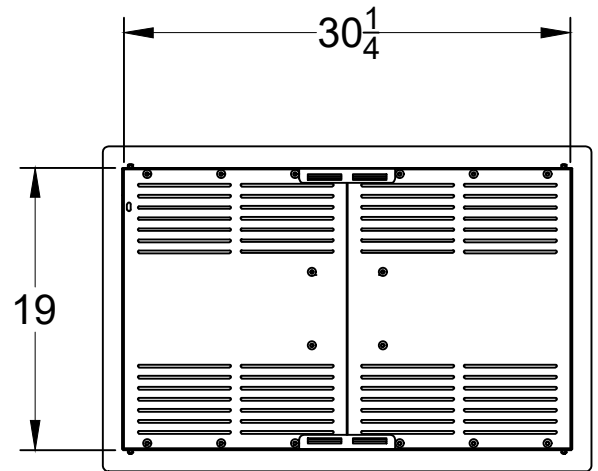

WWW.BULLBBQ.COM

SPEC SHEET
ITEM # 44570
30 INCH VENTED
DOUBLE DOOR

NOTES:

- 1) ALL DIMENSIONS ARE IN INCH UNITS
- 2) REFER TO PERSPECTIVE VIEW FOR INSTALLATION CUTOUT DIMENSIONS.