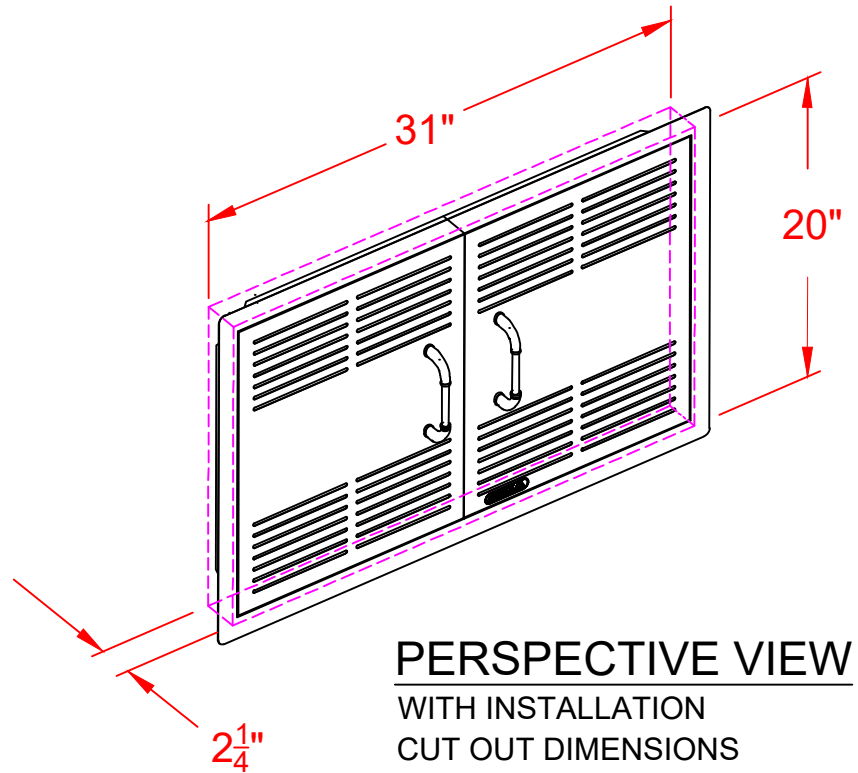

WWW.BULLBBQ.COM

SPEC SHEET
ITEM # 44570
30 INCH VENTED
DOUBLE DOOR

NOTES:

- 1) ALL DIMENSIONS ARE IN INCH UNITS
- 2) REFER TO PERSPECTIVE VIEW FOR INSTALLATION CUTOUT DIMENSIONS.