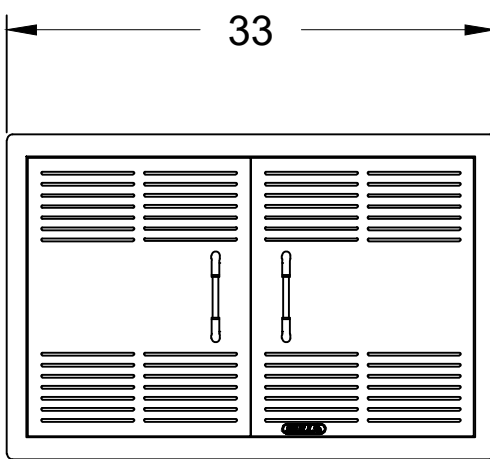

WWW.BULLBBQ.COM

SPEC SHEET
ITEM # 44570
30 INCH VENTED
DOUBLE DOOR

NOTES:

- 1) ALL DIMENSIONS ARE IN INCH UNITS
- 2) REFER TO PERSPECTIVE VIEW FOR INSTALLATION CUTOUT DIMENSIONS.