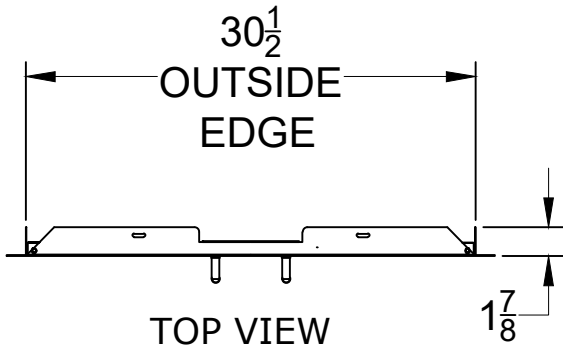

WWW.BULLBBQ.COM

SPEC SHEET
ITEM # 44570
30 INCH VENTED
DOUBLE DOOR

NOTES:

- 1) ALL DIMENSIONS ARE IN INCH UNITS
- 2) REFER TO PERSPECTIVE VIEW FOR INSTALLATION CUTOUT DIMENSIONS.