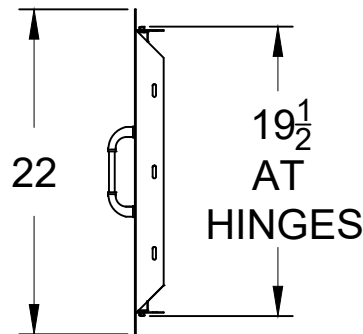

WWW.BULLBBQ.COM

SPEC SHEET
ITEM # 44570
30 INCH VENTED
DOUBLE DOOR

NOTES:

- 1) ALL DIMENSIONS ARE IN INCH UNITS
- 2) REFER TO PERSPECTIVE VIEW FOR INSTALLATION CUTOUT DIMENSIONS.