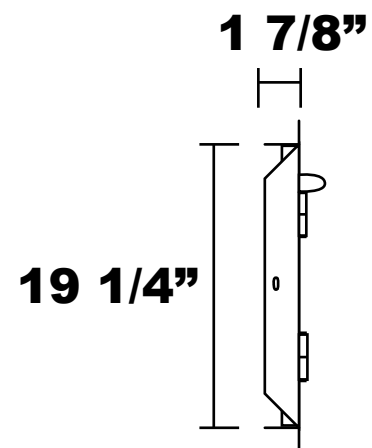

Double Door

**Cutout Dimensions:
30 9/16" x 19 3/8"**