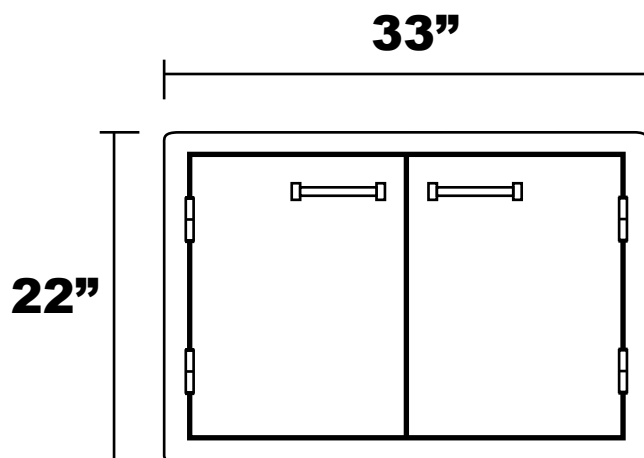

Double Door

**Cutout Dimensions:
30 9/16" x 19 3/8"**