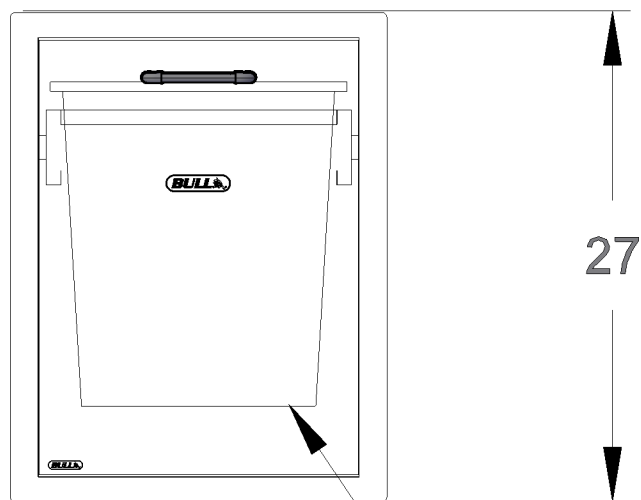

WWW.BULLBBQ.COM

SPEC SHEET

ITEM # 56925

**PULL OUT TRASH DRAWER
WITH 10 GALLON
PLASTIC TRASH CAN**

PARTS LIST			
ITEM #	PART#	DESCRIPTION	QTY
1	16572	HANDLE	1
2	09971	SELF CLOSING DRAWER RAIL, LEFT SIDE	1
3	09972	SELF CLOSING DRAWER RAIL, RIGHT SIDE	1

TOP VIEW

ISOMETRIC VIEW

FRONT VIEW

SIDE VIEW

10 GALLON
PLASTIC TRASH CAN

NOTES:

1. ALL DIMENSIONS ARE IN INCHES
2. INSTALLATION CUTOUT DIMENSIONS: 18 1/4 WIDE X 24 1/2 TALL X 16 DEEP