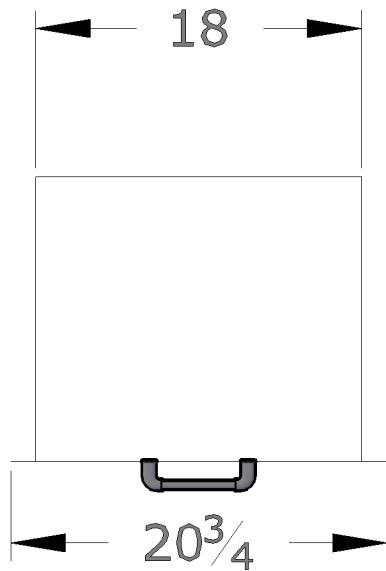

WWW.BULLBBQ.COM

SPEC SHEET

ITEM # 56925

**PULL OUT TRASH DRAWER
WITH 10 GALLON
PLASTIC TRASH CAN**

PARTS LIST			
ITEM #	PART#	DESCRIPTION	QTY
1	16572	HANDLE	1
2	09971	SELF CLOSING DRAWER RAIL, LEFT SIDE	1
3	09972	SELF CLOSING DRAWER RAIL, RIGHT SIDE	1

TOP VIEW

ISOMETRIC VIEW

FRONT VIEW

SIDE VIEW

10 GALLON
PLASTIC TRASH CAN

NOTES:

1. ALL DIMENSIONS ARE IN INCHES
2. INSTALLATION CUTOUT DIMENSIONS: 18 1/4 WIDE X 24 1/2 TALL X 16 DEEP