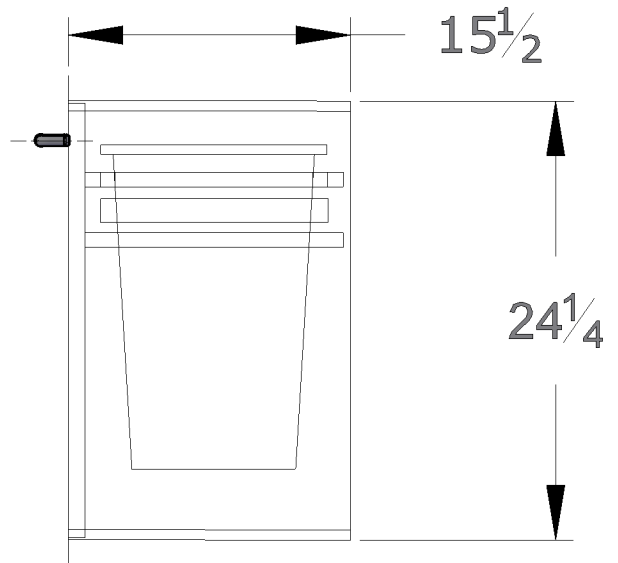

WWW.BULLBBQ.COM

SPEC SHEET

ITEM # 56925

**PULL OUT TRASH DRAWER
WITH 10 GALLON
PLASTIC TRASH CAN**

PARTS LIST			
ITEM #	PART#	DESCRIPTION	QTY
1	16572	HANDLE	1
2	09971	SELF CLOSING DRAWER RAIL, LEFT SIDE	1
3	09972	SELF CLOSING DRAWER RAIL, RIGHT SIDE	1

TOP VIEW

ISOMETRIC VIEW

FRONT VIEW

SIDE VIEW

10 GALLON
PLASTIC TRASH CAN

NOTES:

1. ALL DIMENSIONS ARE IN INCHES
2. INSTALLATION CUTOUT DIMENSIONS: 18 1/4 WIDE X 24 1/2 TALL X 16 DEEP