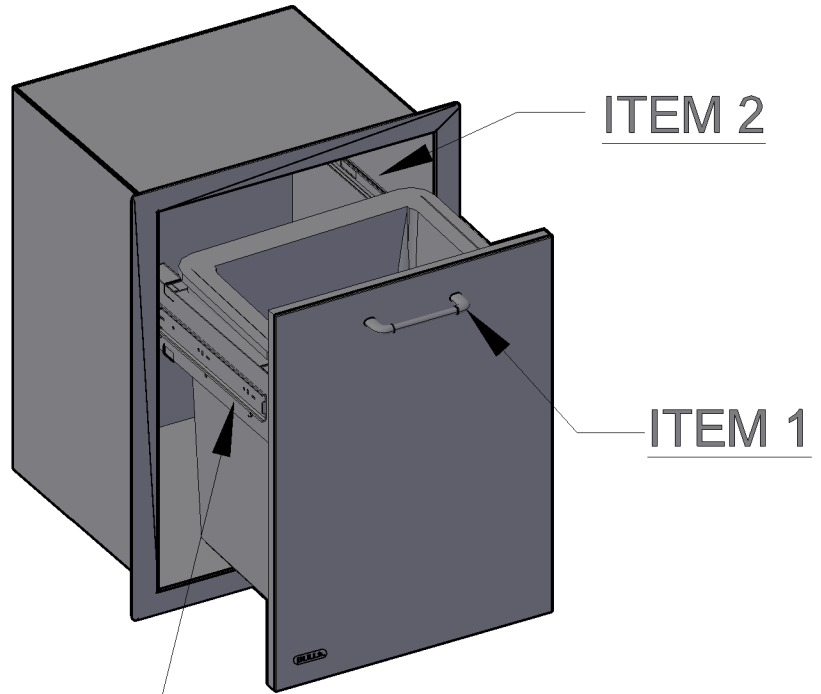

WWW.BULLBBQ.COM

SPEC SHEET

ITEM # 56925

**PULL OUT TRASH DRAWER
WITH 10 GALLON
PLASTIC TRASH CAN**

PARTS LIST			
ITEM #	PART#	DESCRIPTION	QTY
1	16572	HANDLE	1
2	09971	SELF CLOSING DRAWER RAIL, LEFT SIDE	1
3	09972	SELF CLOSING DRAWER RAIL, RIGHT SIDE	1

TOP VIEW

ISOMETRIC VIEW

FRONT VIEW

SIDE VIEW

10 GALLON
PLASTIC TRASH CAN

NOTES:

1. ALL DIMENSIONS ARE IN INCHES
2. INSTALLATION CUTOUT DIMENSIONS: 18 1/4 WIDE X 24 1/2 TALL X 16 DEEP