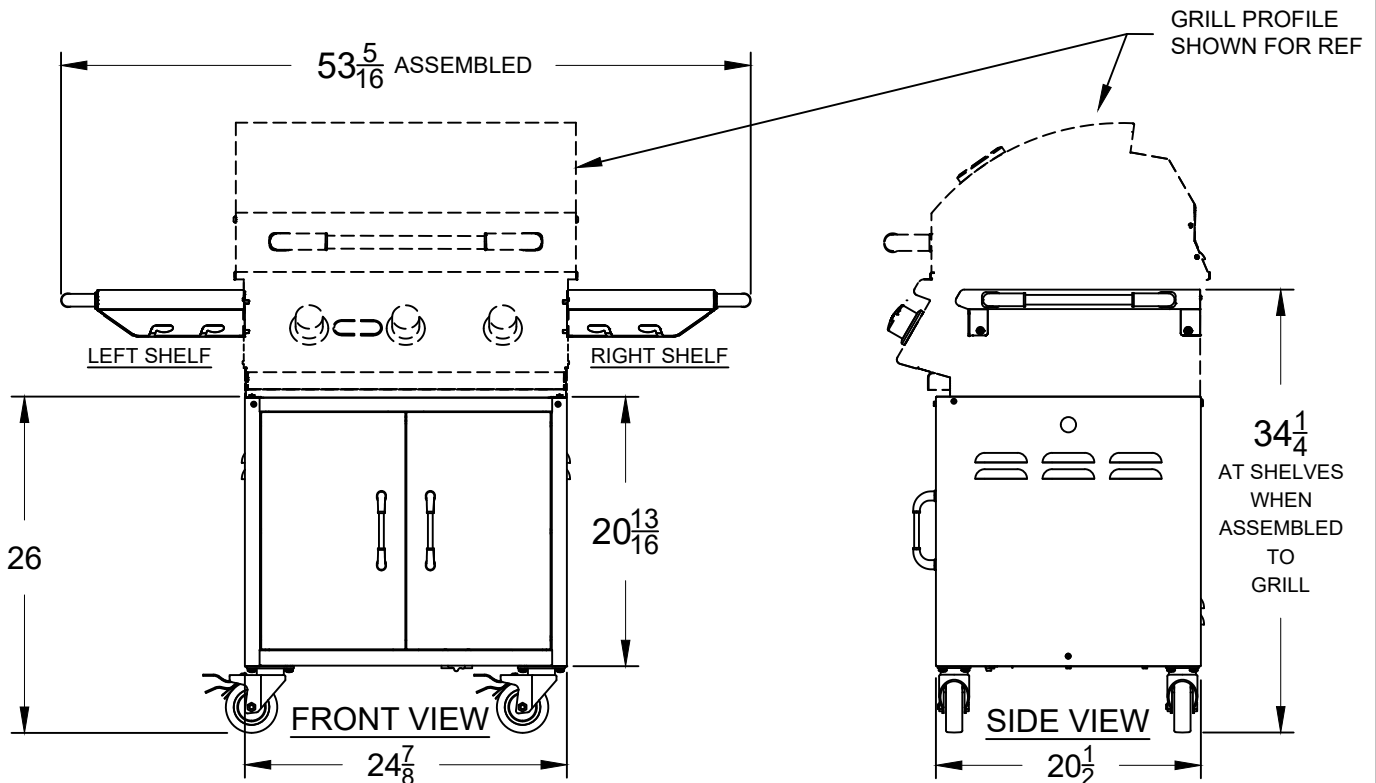

WWW.BULLBBQ.COM

STEER PEDESTAL CART
SPEC SHEET
MODEL 69500

PERSPECTIVE VIEW

SHOWN FOR ASSEMBLY REFERENCE
 GRILL AND SIDEKICK SIDEBURNER
 ARE SOLD SEPARATELY

NOTES:

1) ALL DIMENSIONS ARE IN INCH UNITS