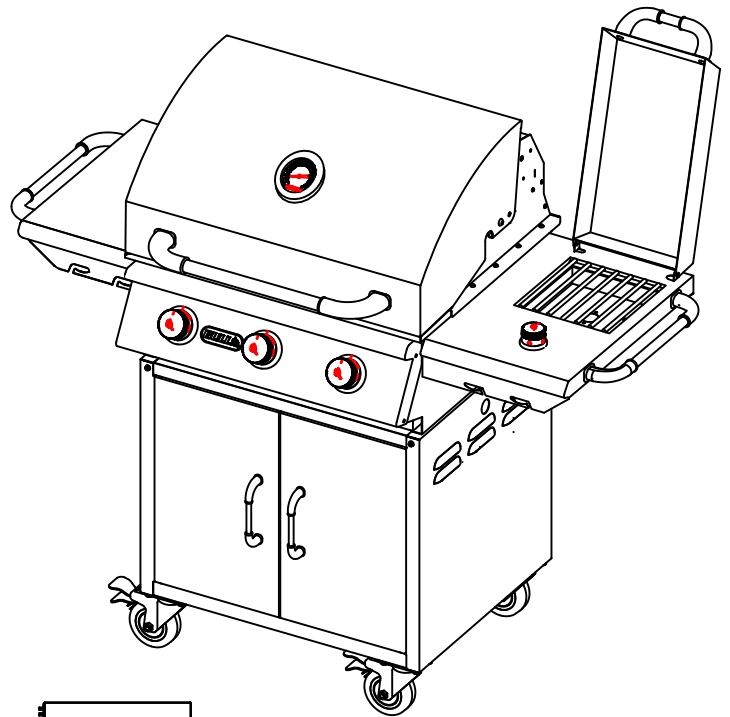

WWW.BULLBBQ.COM

STEER PEDESTAL CART
SPEC SHEET
MODEL 69500

PERSPECTIVE VIEW

SHOWN FOR ASSEMBLY REFERENCE
 GRILL AND SIDEKICK SIDEBURNER
 ARE SOLD SEPARATELY

NOTES:

1) ALL DIMENSIONS ARE IN INCH UNITS