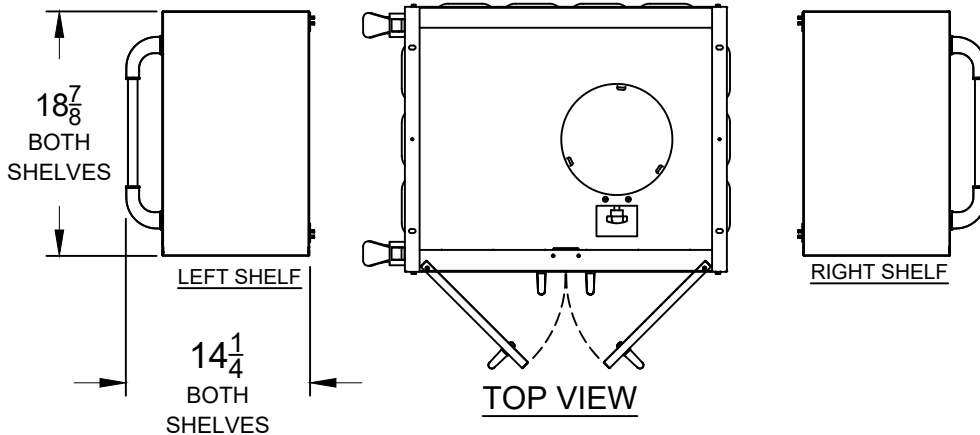

WWW.BULLBBQ.COM

STEER PEDESTAL CART
SPEC SHEET
MODEL 69500

PERSPECTIVE VIEW

SHOWN FOR ASSEMBLY REFERENCE
 GRILL AND SIDEKICK SIDEBURNER
 ARE SOLD SEPARATELY

NOTES:

1) ALL DIMENSIONS ARE IN INCH UNITS